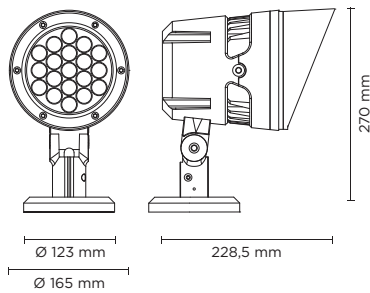

# SKY MAXI

Projector for outdoor installation on a façade/wall. Phospho-chromatised and polyester powder coated die-cast copper-free aluminium body, base and anti-glare visor, tempered safety glass, moulded silicone gasket and stainless steel screws. Built-in LED driver 220-240V 50-60Hz, with 18 CREE XP-E LED. IP66 rating.

## Technical data

Wattage	21 WATT
IP Rating	IP66
IK Rating	IK09
Material	High corrosion resistance die-cast copper-free aluminum body
Coating	Polyester powder coating with phosphochromating pre-finish
Light source	NR. 18 CREE "XP-E" LED
Screws	Stainless steel
Transformer	Electronic power supply 220/240V 50/60Hz built-in
Gasket	Silicone rubber
Glass	Tempered
Anti-glare	Visor
Power cable	1 mt. neoprene power cable included
Gross weight	3,20 Kg