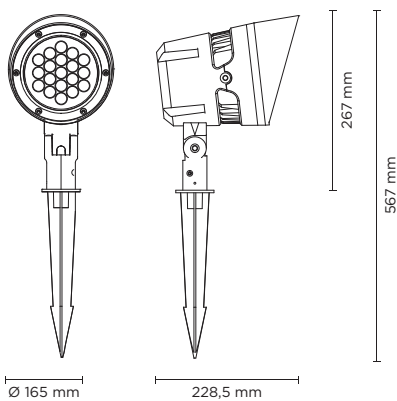

SKY MAXI SPIKE

AC038 TREE STRAP

light source	light beam options	lumen output (lm)	lumin. efficacy (lm/w)
3000°K warm-white			
high-power led	M 30°	2.400	114.28

Finish color options:

■ Textured Grey RAL 9006